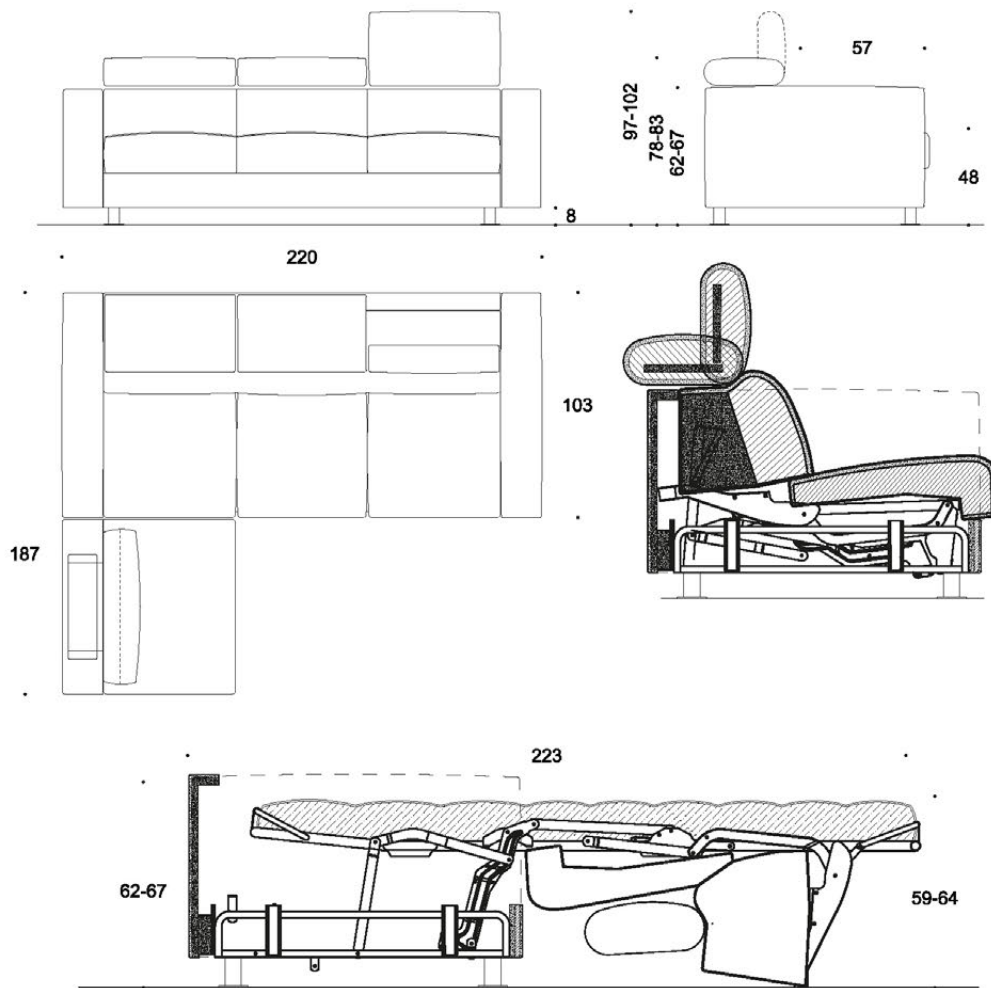

## SCHEDA TECNICA

Technical sheet

Fibra siliconata 200 gr/m<sup>2</sup>  
200 gr/m<sup>2</sup> siliconized fibre

Poliuretano indeformabile 30 kg/m<sup>3</sup>  
30 kg/m<sup>3</sup> non-deformable polyurethane foam

## CARATTERISTICHE FEATURES

- Materasso - Mattress:  
Luxury memory h 13
- Rivestimento sfoderabile  
Removable cover
- Poggiatesta reclinabili  
Adjustable headrests
- Piedini standard h 8  
Standard feet h 8